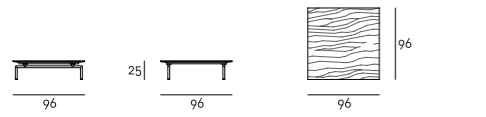

### Container Internal Sides, Edges and Bottom

Lacquered  
Glossy  
RAL-K7 3005  
Red Wine

Lacquered  
Glossy  
RAL-K7 5020  
Blu Ocean

Lacquered  
Glossy  
RAL-K7 9001  
White Cream

Lacquered  
Glossy  
RAL-K7 7030  
Stone Grey

Lacquered  
Glossy  
RAL-K7 7039  
Quartz Grey

Technical Drawings  
Bench

Removable Seat Cushion

Removable Backrest Cushion

Container

Loose Cushion