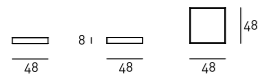

Lacquered  
Glossy  
RAL-K7 7039  
Quartz Grey

Technical Drawings  
Bench

Removable Seat Cushion

Removable Backrest Cushion

Container

Loose Cushion