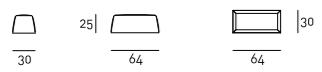

Lacquered  
Glossy  
RAL-K7 7039  
Quartz Grey

Technical Drawings  
Bench

Removable Seat Cushion

Removable Backrest Cushion

Container

Loose Cushion